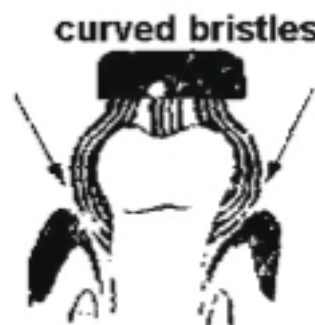

How the 'Collis Curve' toothbrush works

NO GUM DAMAGE

2

The curved bristle formation shapes itself around the teeth and gently lifts the gums on either side of them. It then safely mimics the action of 100 dental cleaning tools **to remove up to 40% more plaque than a conventional toothbrush.*** (*Study in the Journal of the American Dental association)