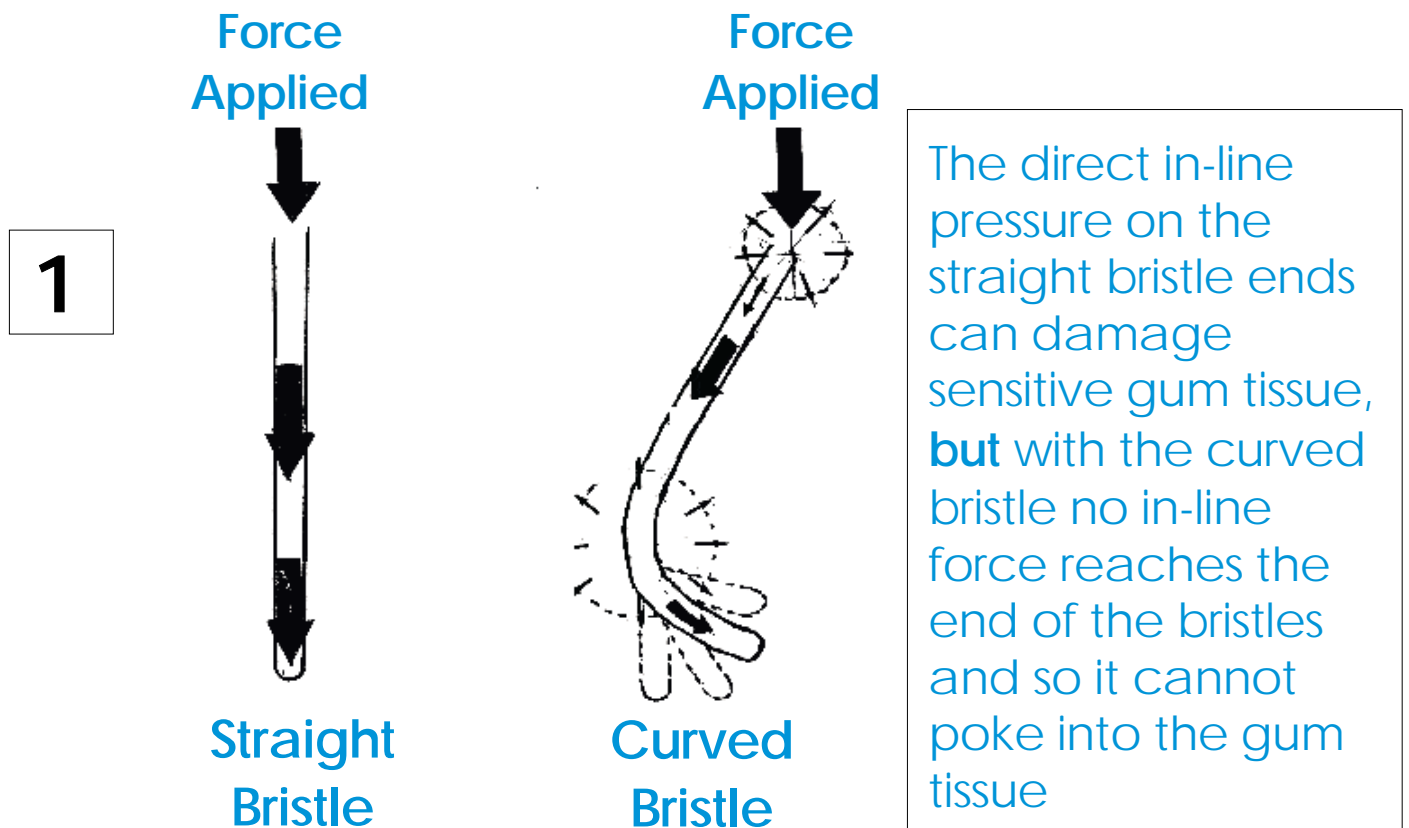

How the 'Collis Curve' toothbrush works

NO GUM DAMAGE

2

The curved bristle formation shapes itself around the teeth and gently lifts the gums on either side of them. It then safely mimics the action of 100 dental cleaning tools **to remove up to 40% more plaque than a conventional toothbrush.*** (*Study in the Journal of the American Dental association)